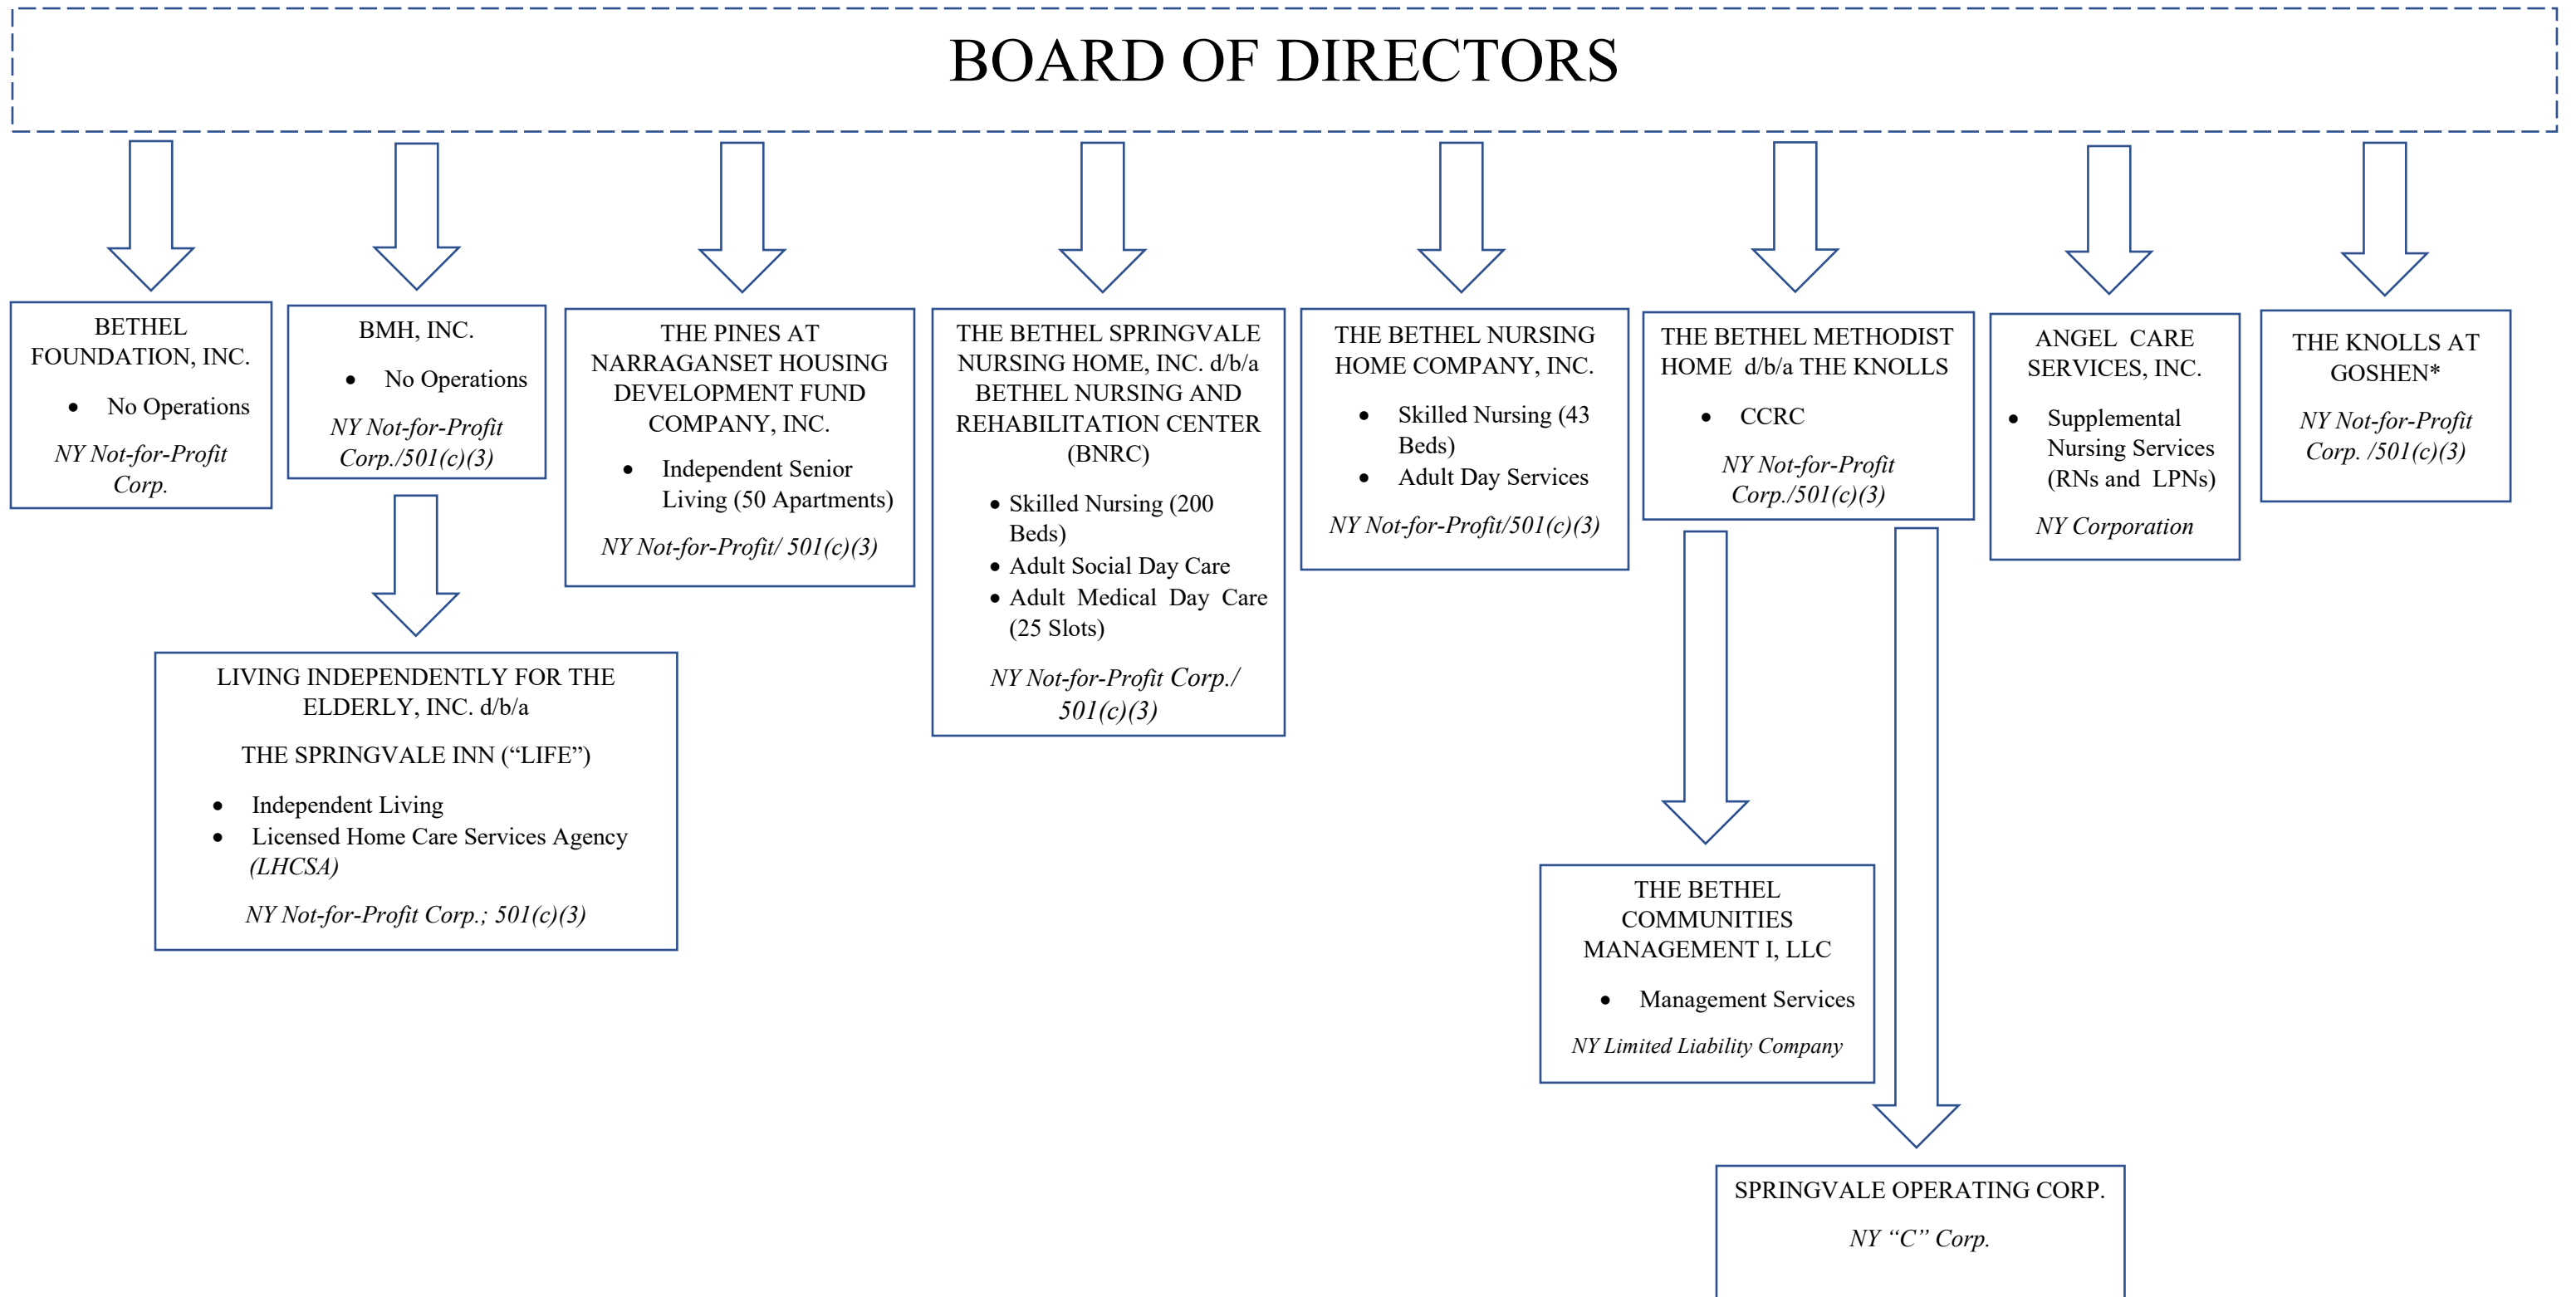

# BETHEL ENTITIES

## CORPORATE ORGANIZATIONAL CHART

\*The Knolls at Goshen will become the operator of the Glen Arden CCRC  
4884-4504-6622.v1